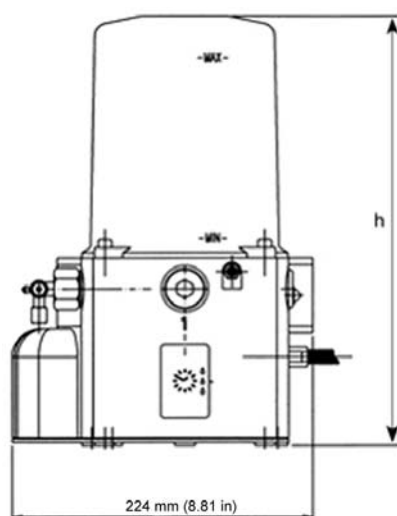

PUMPING ELEMENT	
Delivery per min at 20°C (+68°F)	c. 2.8 cm ³ (0.17 cu.in)
Outlet Port	1/4" BSP
Incorporated Pressure by-pass	250 bar standard (3675 psi)
Nonreturn valve	Included on outlet.

OPTIONAL TIMER MODULE	
Work Time (ON Time)	Min. 20 sec. - max 8 min.
Pause Timer (OFF Time)	Min. 5 min. - max 12 hr.
Short-circuit protection	Included

ORDERING INFORMATION

Voltage	STANDARD (NO TIMER)			DWELL-ON TIMER			DWELL-SENSOR TIMER		
	Reservoir 2 kg. 4.4 lb	Reservoir 4 kg 8.8 lb	Reservoir 8 kg 17.6 lb	Reservoir 2 kg 4.4 lb	Reservoir 4 kg 8.8 lb	Reservoir 8 kg 17.6 lb	Reservoir 2 kg 4.4 lb	Reservoir 4 kg 8.8 lb	Reservoir 8 kg 17.6 lb
12V	888300	888301	888302	888312	888313	888314	888324	888325	888326
24V	888303	888304	888305	888315	888316	888317	888327	888328	888329
110V	888306	888307	888308	888318	888319	888320	888330	888331	888332
230V	888309	888310	888311	888321	888322	888323	888333	888334	888335

Dimensions				
		2 kg 4.4 lb	4 kg 8.8 lb	8 kg 17.6 lb
h	mm.	320	340	515
	inch.	12.59	13.38	20.27

Web site:
<http://www.dropsa.com>

E-mail:
sales@dropsa.com

WK 29/05
C2059PE

ITALY
Dropsa SpA
t.(+39) 02-250791
f.(+39) 02-25079767