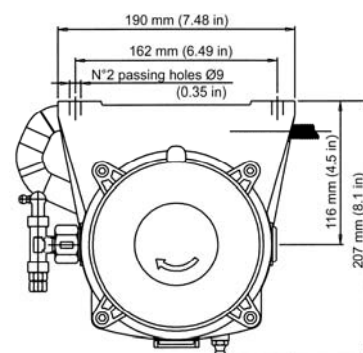

PUMPING ELEMENT	
Delivery per min at 20°C (+68°F)	c. 2.8 cm ³ (0.17 cu.in)
Outlet Port	1/4" BSP
Incorporated Pressure by-pass	250 bar standard (3675 psi)
Nonreturn valve	Included on outlet.

OPTIONAL TIMER MODULE	
Work Time (ON Time)	Min. 20 sec. - max 8 min.
Pause Timer (OFF Time)	Min. 5 min. - max 12 hr.
Short-circuit protection	Included

ORDERING INFORMATION

Voltage	STANDARD (NO TIMER)			DWELL-ON TIMER			DWELL-SENSOR TIMER		
	Reservoir 2 kg. 4.4 lb	Reservoir 4 kg 8.8 lb	Reservoir 8 kg 17.6 lb	Reservoir 2 kg 4.4 lb	Reservoir 4 kg 8.8 lb	Reservoir 8 kg 17.6 lb	Reservoir 2 kg 4.4 lb	Reservoir 4 kg 8.8 lb	Reservoir 8 kg 17.6 lb
12V	888300	888301	888302	888312	888313	888314	888324	888325	888326
24V	888303	888304	888305	888315	888316	888317	888327	888328	888329
110V	888306	888307	888308	888318	888319	888320	888330	888331	888332
230V	888309	888310	888311	888321	888322	888323	888333	888334	888335

Dimensions				
		2 kg 4.4 lb	4 kg 8.8 lb	8 kg 17.6 lb
h	mm.	320	340	515
	inch.	12.59	13.38	20.27

Web site:
<http://www.dropsa.com>

E-mail:
sales@dropsa.com

WK 29/05
C2059PE

ITALY
Dropsa SpA
t.(+39) 02-250791
f.(+39) 02-25079767